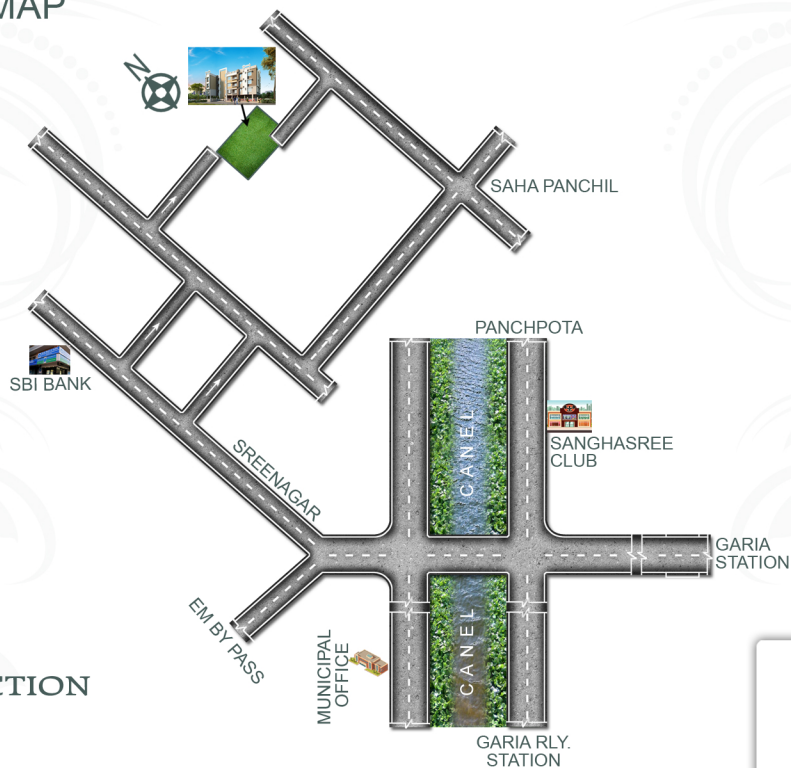

promise
for perfect
address

LOCATION MAP

DEVELOPED BY

S. P. CONSTRUCTION

Contact - "AASHRAY"

East Tentul Baria

P.O. Panchpota, Kolkata-700152

Mobile: 8961181111 / 8336047808

Email: aashray987@gmail.com

Website: www.aashray.ind.in

TYPICAL FLOOR PLAN

FLAT	FLOOR	AREA SQ.FT.
A	1ST	758
B	1ST	718
C	1ST	755
D	1ST	740

FLAT	FLOOR	AREA SQ.FT.
A	2ND	758
B	2ND	718
C	2ND	755
D	2ND	740

FLAT	FLOOR	AREA SQ.FT.
A	3RD	758
B	3RD	718
C	3RD	755
D	3RD	740

GROUND FLOOR PLAN